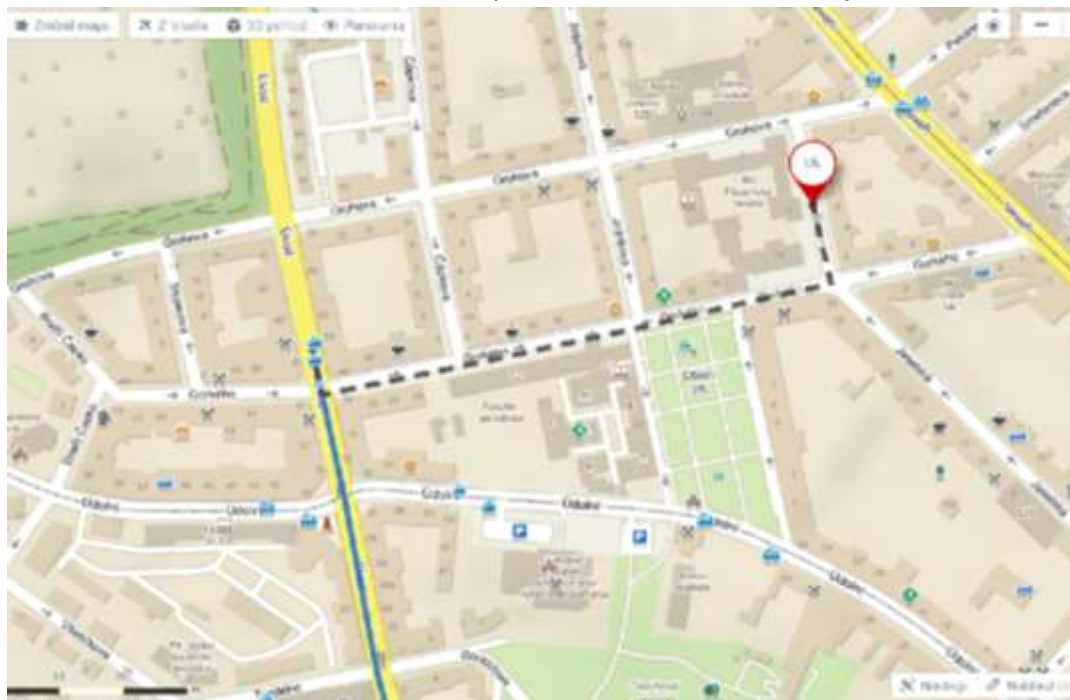

### HOW DO YOU GET FROM BRNO MAIN BUS/TRAIN STATION TO THE HOTEL:

**From the bus station (bus from Vienna or Prague) to the main tram station by foot:**

- At the main tram station you get on the tram number 1 (direction: Řečkovice) and get off at the Lipová stop (cca 11 minutes)
- You should buy a ticket for 20 CZK – it lasts for 15 minutes (there are ticket machines at the station – they only accept coins!).

**From the main train station to the tram station – it is just across the street:**

- At the main tram station you get on the tram number 1 (direction: Řečkovice) and get off at the Lipová stop (cca 11 minutes)
- You should buy a ticket for 20 CZK – it lasts for 15 minutes (there are ticket machines at the station – they only accept coins!).

From the stop Lipová (green colour on the map) to Vinařská dormitory (Hotel Garni) (red colour on the map) – few minutes by foot:

## HOW TO GET FROM THE DORMITORY TO THE UNIVERSITY (Faculty of Arts)

- You can take trolleybus number 25 or 26 from the stop Lipová to the stop ÚVOZ (see map)

- It takes 8 minutes with the trolley. From the station ÚVOZ it is just few minutes by foot: