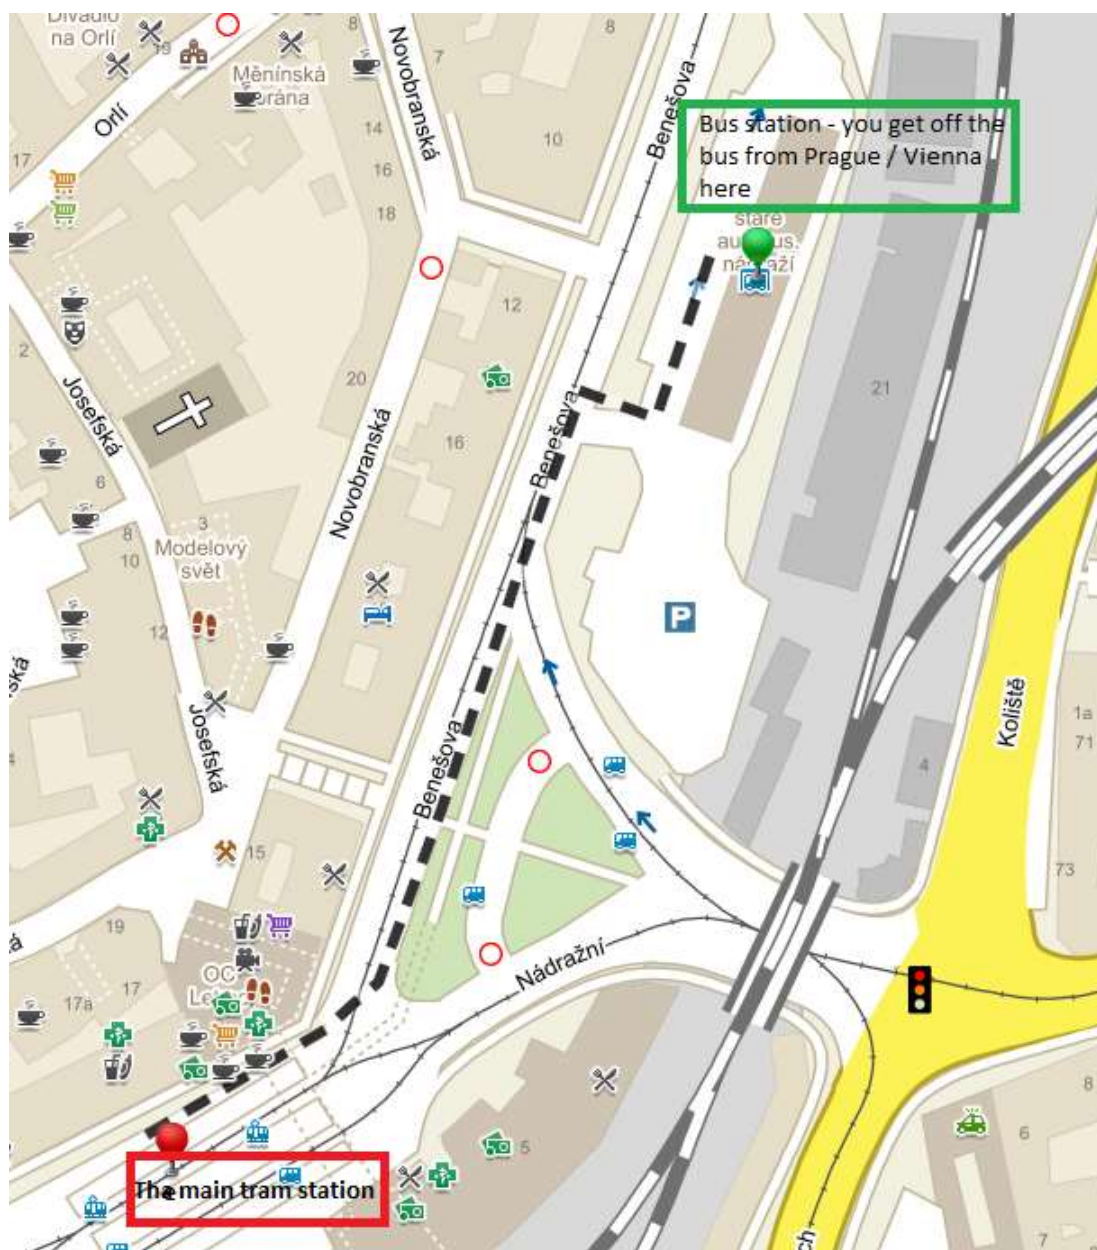

### HOW DO YOU GET FROM BRNO MAIN BUS/TRAIN STATION TO THE HOTEL:

**From the bus station (bus from Vienna or Prague) to the main tram station by foot:**

- At the main tram station you get on the tram number 1 (direction: Řečkovice) and get off at the Lipová stop (cca 11 minutes)
- You should buy a ticket for 20 CZK – it lasts for 15 minutes (there are ticket machines at the station – they only accept coins!).

**From the main train station to the tram station – it is just across the street:**

- At the main tram station you get on the tram number 1 (direction: Řečkovice) and get off at the Lipová stop (cca 11 minutes)
- You should buy a ticket for 20 CZK – it lasts for 15 minutes (there are ticket machines at the station – they only accept coins!).

From the stop Lipová (green colour on the map) to Vinařská dormitory (Hotel Garni) (red colour on the map) – few minutes by foot:

## HOW TO GET FROM THE DORMITORY TO THE UNIVERSITY (Faculty of Arts)

- You can take trolleybus number 25 or 26 from the stop Lipová to the stop ÚVOZ (see map)

- It takes 8 minutes with the trolley. From the station ÚVOZ it is just few minutes by foot: