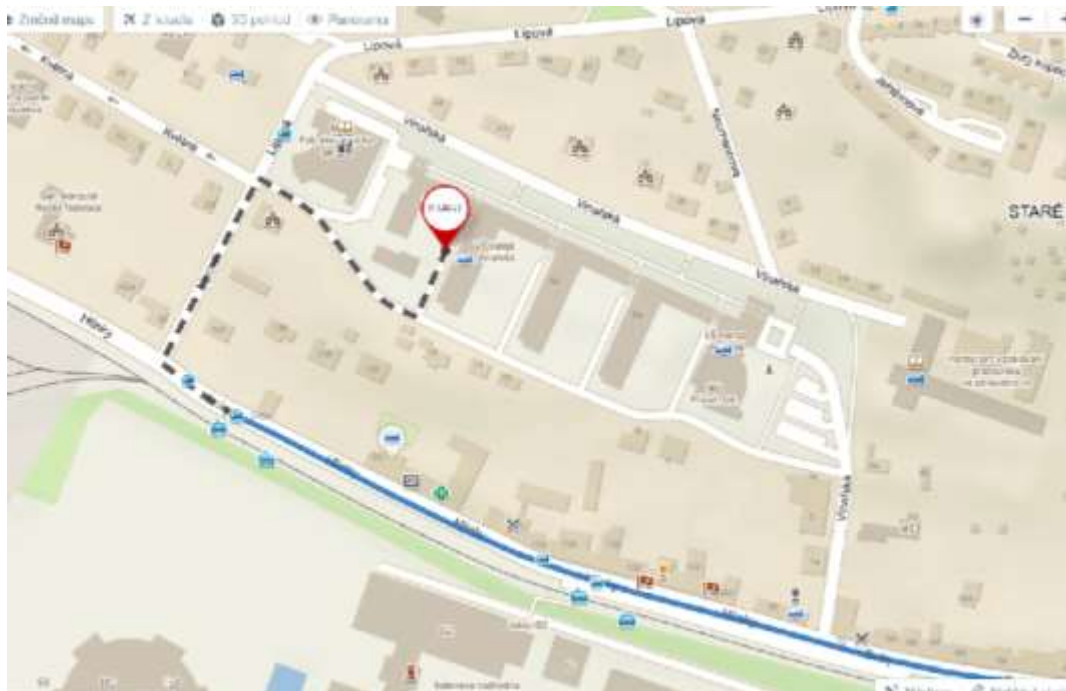

HOW TO GET FROM THE DORMITORY TO THE UNIVERSITY (Faculty of Arts)

- You can take trolleybus number 25 or 26 from the stop Lipová to the stop ÚVOZ (see map)